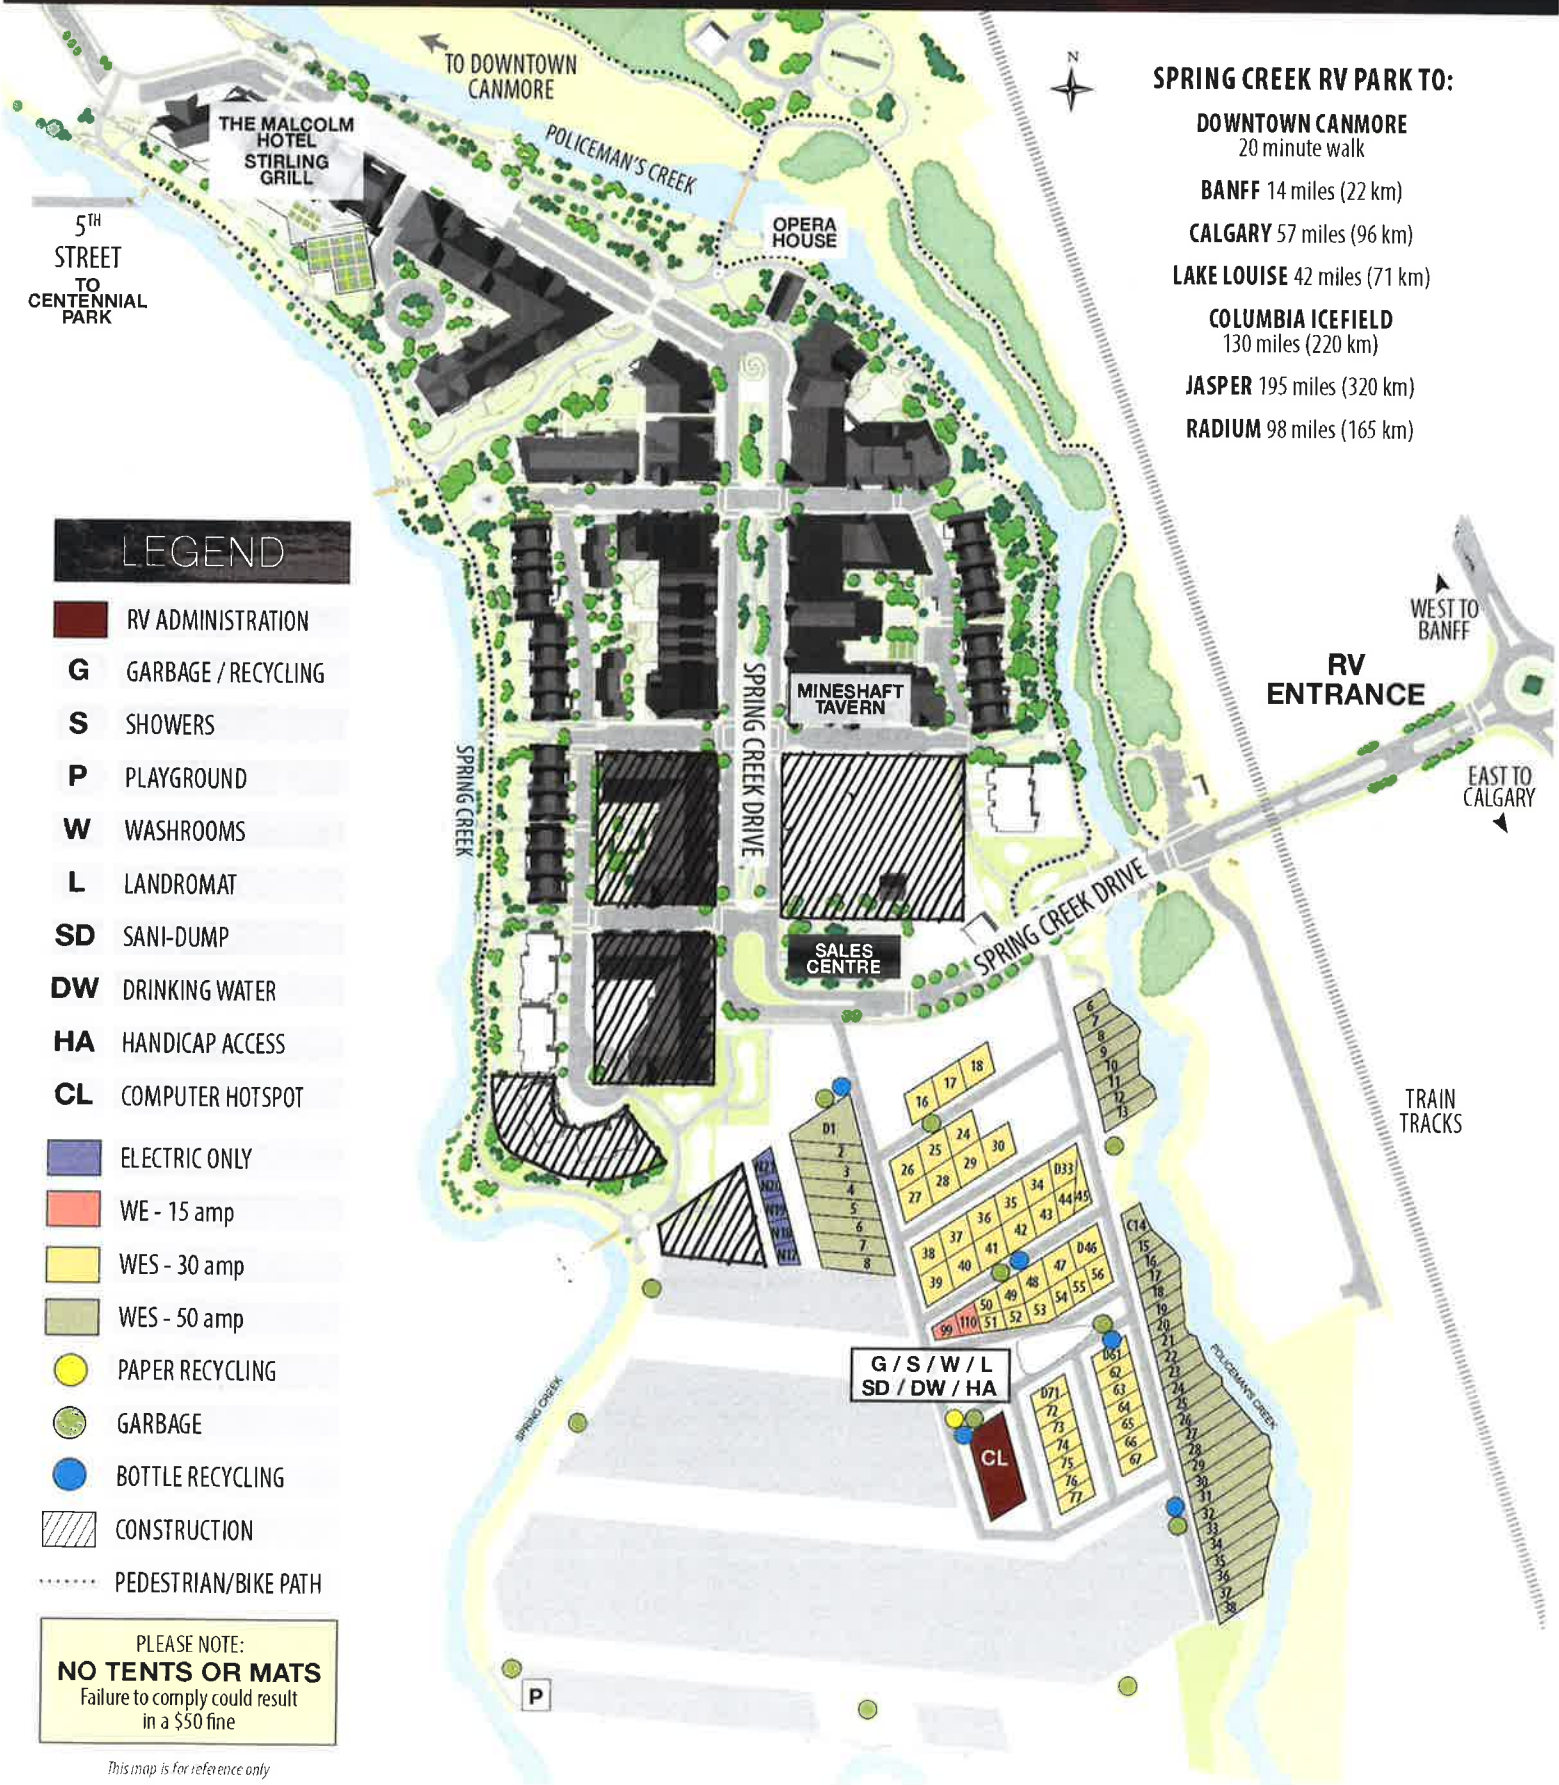

Spring Creek

The  of Canmore

RV PARK

SPRING CREEK RV PARK TO:

DOWNTOWN CANMORE
20 minute walk

BANFF 14 miles (22 km)

CALGARY 57 miles (96 km)

LAKE LOUISE 42 miles (71 km)

COLUMBIA ICEFIELD
130 miles (220 km)

JASPER 195 miles (320 km)

RADIUM 98 miles (165 km)

LEGEND

-  RV ADMINISTRATION
- G** GARBAGE / RECYCLING
- S** SHOWERS
- P** PLAYGROUND
- W** WASHROOMS
- L** LANDROMAT
- SD** SANI-DUMP
- DW** DRINKING WATER
- HA** HANDICAP ACCESS
- CL** COMPUTER HOTSPOT
-  ELECTRIC ONLY
-  WE - 15 amp
-  WES - 30 amp
-  WES - 50 amp
-  PAPER RECYCLING
-  GARBAGE
-  BOTTLE RECYCLING
-  CONSTRUCTION
-  PEDESTRIAN/BIKE PATH

PLEASE NOTE:
NO TENTS OR MATS
Failure to comply could result
in a \$50 fine

This map is for reference only